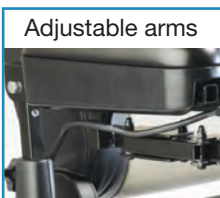

*Range on full charge and flat ground.

Main Features:

- Car transportable
- Flip-up fully adjustable armrests
- Solid tyres all round
- Convenient joystick charging port
- Folding seat
- Flip-up footplate

Rascal P321 Profile:

The Rascal P321 gives you a lightweight, compact Rear-Wheel Drive 4 mph powerchair. Specifically designed to combine both easy dismantling and portable mobility, the P321 is the ideal choice for indoor and occasional outdoor use and delivers versatility and total comfort. Getting the seat position right for you is simple with armrests, seat height and joystick adjustments.